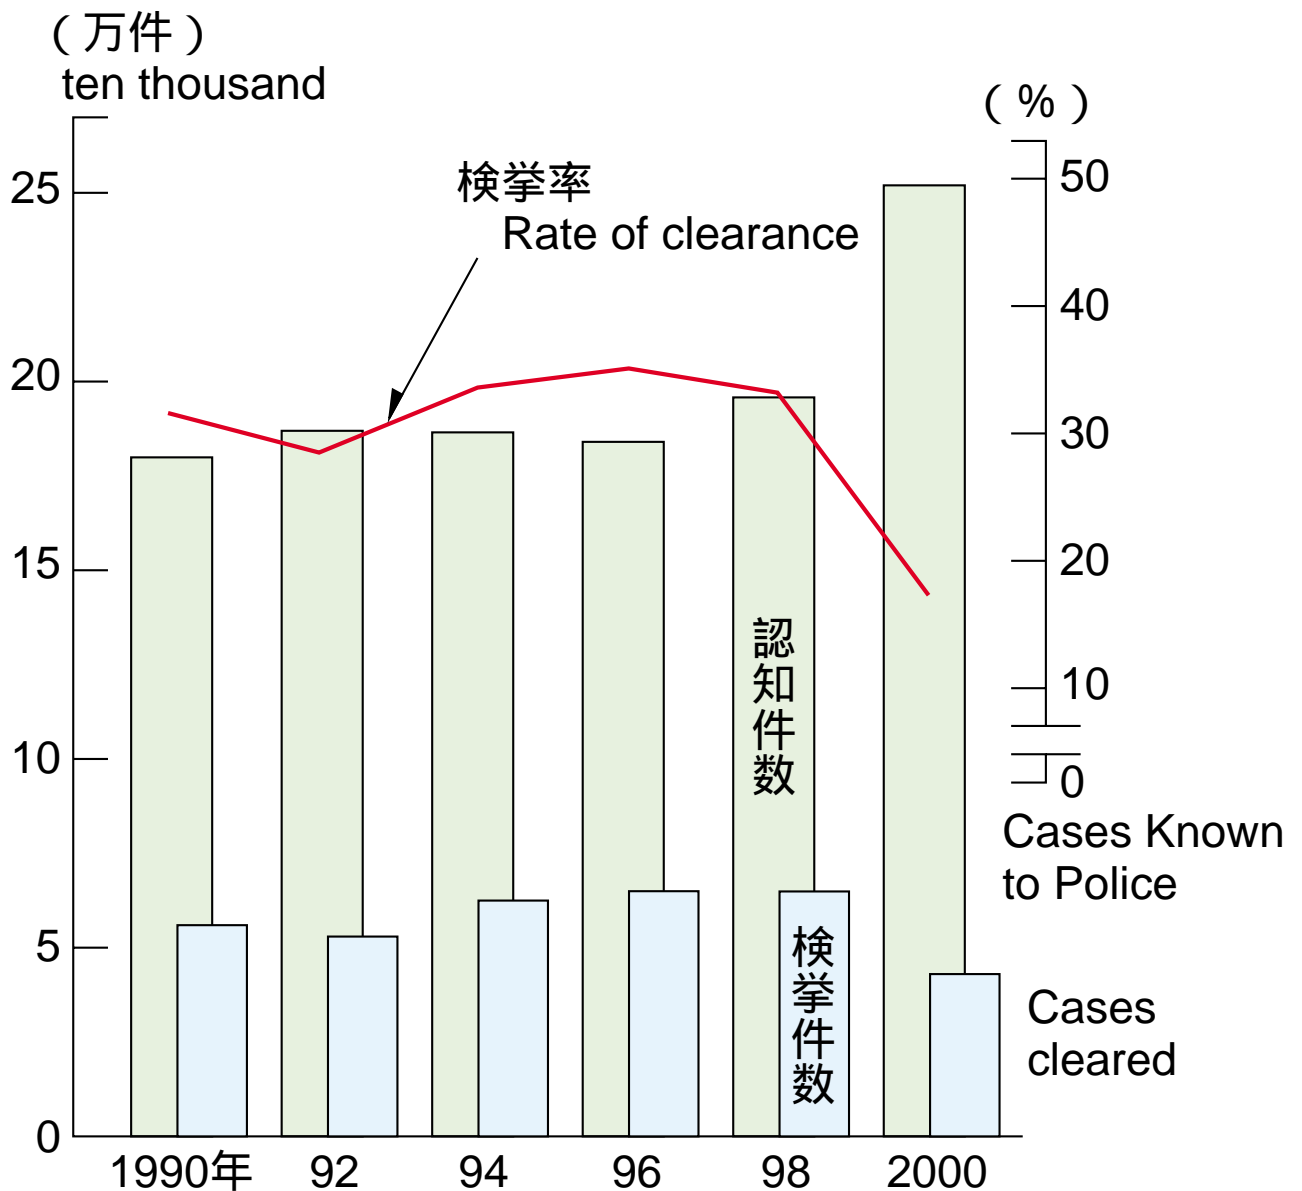

# 刑法犯認知及び検挙件数・検挙率の推移

Penal Code Crime Cases Known to Police,  
Cases Cleared and Rate of Clearance

資料：府警察本部情報管理課